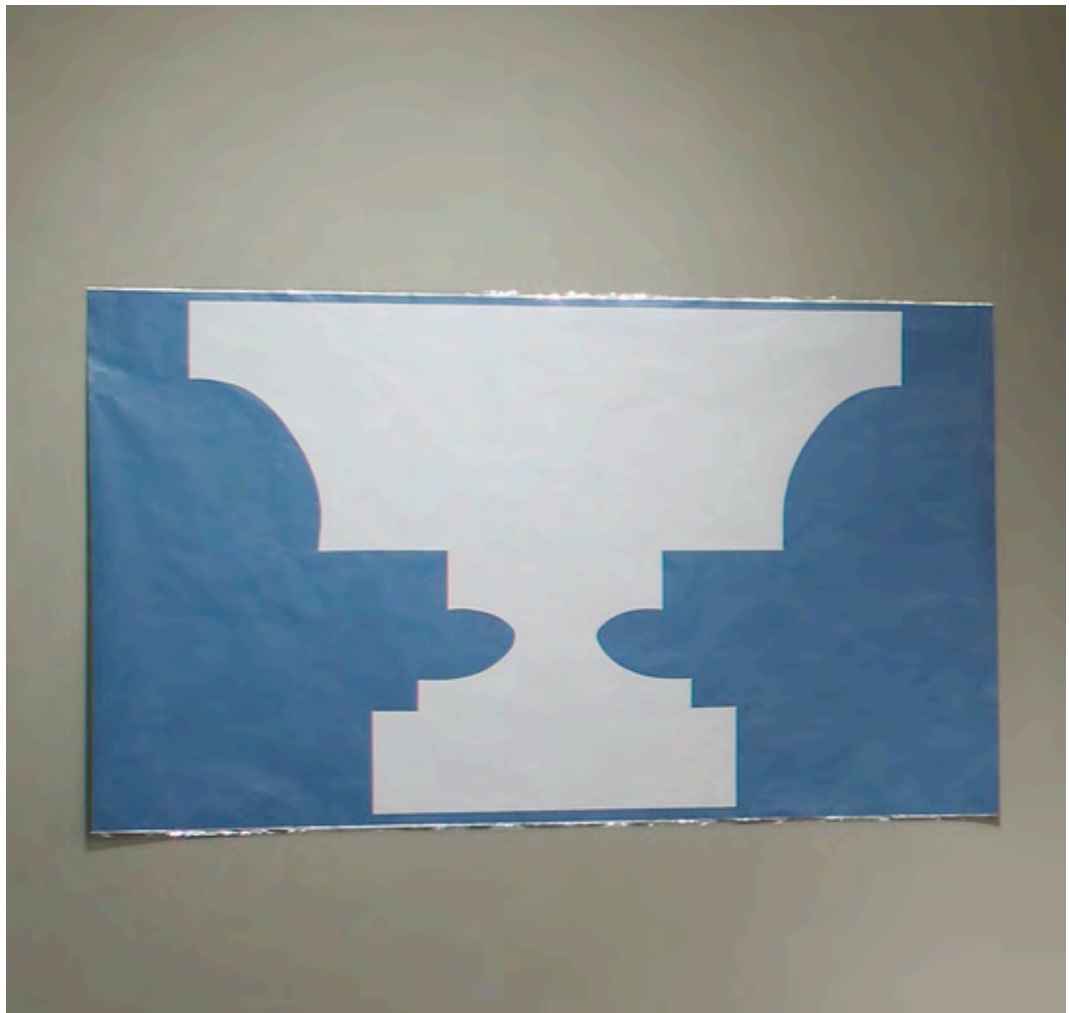

DOMOBAAL

LIZI SÁNCHEZ
IN A WORLD THAT LAUGHS
19.11.15 – 20.12.15

DREAMS OF DREAMERS (GREEN)
DREAMS OF DREAMERS (RED)
DREAMS OF DREAMERS (BROWN)

EACH:
ACRYLIC ON ALUMINIUM
76 X 186CM
2015

DOMOBAAL

Ě
ACRYLIC ON ALUMINIUM
76 X 230CM
2015
(PRESENTED ON A FOLDING TRESTLE)

DOMOBAAL

ICE CREAM
ACRYLIC ON ALUMINIUM
76 X 130CM
2015

DOMOBAAL

MAY ALL COME TRUE
ACRYLIC ON ALUMINIUM
300 X 76CM
2015

DOMOBAAL

EVERY DAY
ACRYLIC ON WOOD PLY
EACH: 15(H) X 14,5 X 10CM
2014/2015
AN ONGOING SERIES OF UNIQUE SCULPTURES
(PRESENTED ON A FOLDING TRESTLE)

DOMOBAAL

CADENETA (06/2015)
ACRYLIC ON ALUMINIUM
5 LOOPS
EACH LOOP: 31 X 5CM
2015