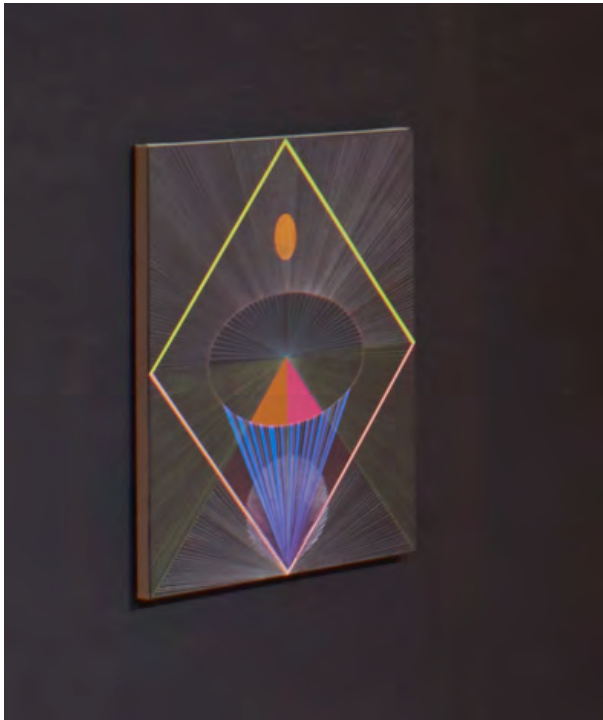

DOMOBAAL

LOTHAR GÖTZ
PAS DE TROIS

UNTITLED (SILVER I)
PENCIL AND COLOUR PENCIL ON PAPER
29.7 X 21CM - 2015
PRESENTED IN A WHITE SPRAY-PAINTED FRAME 34.5 X 26CM

UNTITLED (SILVER II)
PENCIL AND COLOUR PENCIL ON PAPER
29.7 X 21CM - 2015
PRESENTED IN A WHITE SPRAY-PAINTED FRAME 34.5 X 26CM

UNTITLED (BLACK)
PENCIL AND COLOUR PENCIL ON PAPER
29.7 X 21CM - 2015
PRESENTED IN AN AMERICAN BLACK WALNUT FRAME 34.5 X 26CM

SILKSCREENS

PAS DE TROIS I (LEFT), II (CENTRE), III (RIGHT)
EACH: UNIQUE SILKSCREEN PRINT ON SILVER PVC
380 X 147CM - 2016

DOMOBAAL

PAINTINGS

FIGURINE DISAPPEARING TO THE LEFT
ACRYLIC ON LINEN
70 X 55CM - 2016
(ON RED WALL)

DOMOBAAL

FIGURINE AT NIGHT
ACRYLIC AND COLOUR PENCIL ON LINEN
70 X 55CM - 2016
(ON BLACK WALL)

FIGURINE IN THE BLUE ROOM
ACRYLIC AND COLOUR PENCIL ON LINEN
70 X 55CM - 2016
(ON PINK WALL)