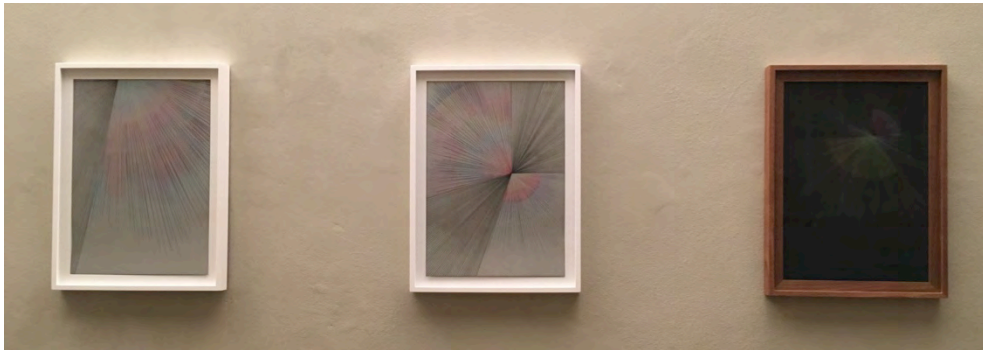

DOMOBAAL

LOTHAR GÖTZ
PAS DE TROIS

UNTITLED (SILVER I)
PENCIL AND COLOUR PENCIL ON PAPER
29.7 X 21CM - 2015
PRESENTED IN A WHITE SPRAY-PAINTED FRAME 34.5 X 26CM

UNTITLED (SILVER II)
PENCIL AND COLOUR PENCIL ON PAPER
29.7 X 21CM - 2015
PRESENTED IN A WHITE SPRAY-PAINTED FRAME 34.5 X 26CM

DOMOBAAL

PAINTINGS

FIGURINE DISAPPEARING TO THE LEFT
ACRYLIC ON LINEN
70 X 55CM - 2016
(ON RED WALL)

DOMOBAAL

FIGURINE AT NIGHT
ACRYLIC AND COLOUR PENCIL ON LINEN
70 X 55CM - 2016
(ON BLACK WALL)

FIGURINE IN THE BLUE ROOM
ACRYLIC AND COLOUR PENCIL ON LINEN
70 X 55CM - 2016
(ON PINK WALL)