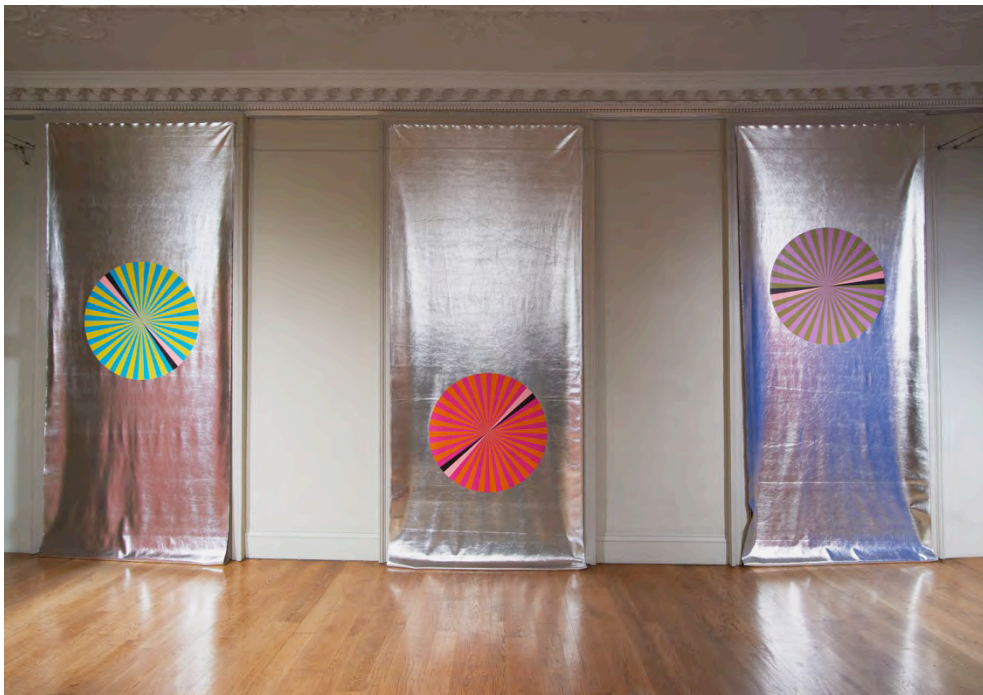

SILKSCREENS

PAS DE TROIS I (LEFT), II (CENTRE), III (RIGHT)
EACH: UNIQUE SILKSCREEN PRINT ON SILVER PVC
380 X 147CM - 2016